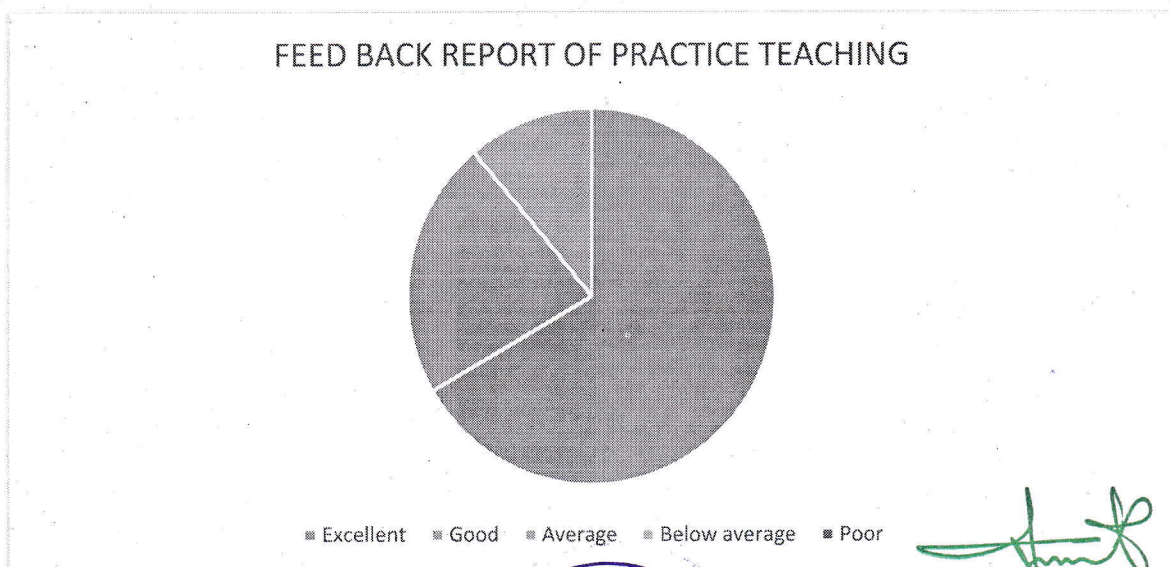

Dr. K. P. Anil Kumar
PRINCIPAL
Devaki Amma Memorial
Teacher Education College
Chelembra, Pulliparamba P.O.
Malappuram Dt-673634